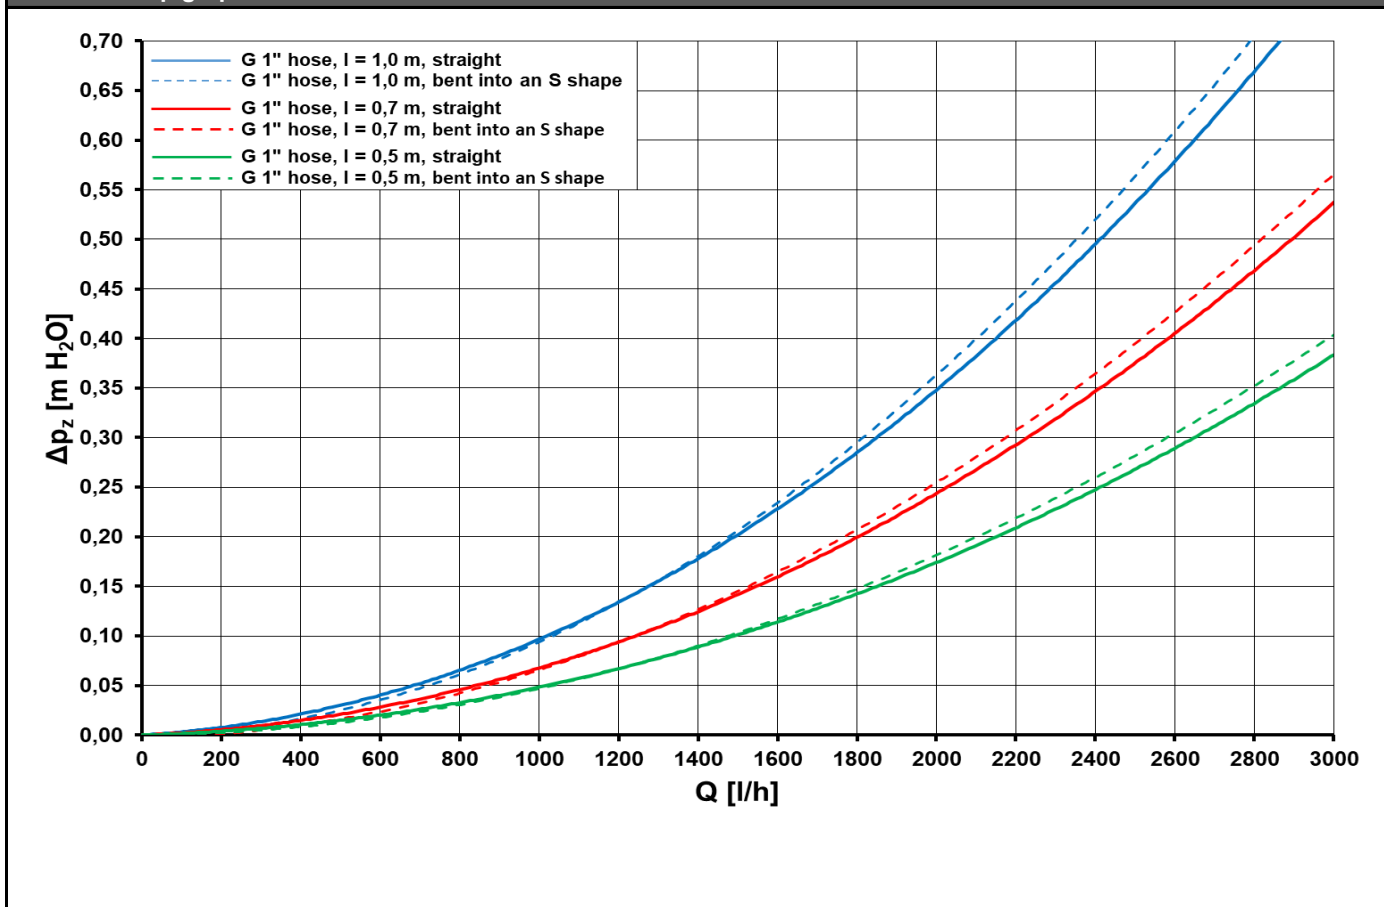

Heat Pump Connection Hose

Main features	
Description	flexible connection pressure hose, braided
Application	connecting a heat pump into a system
Working fluid	water and antifreeze fluid for heat pumps

Codes	
15493	braided hose 2 x G 1" F, l = 0,5 m
15494	braided hose 2 x G 1" F, l = 0,7 m
15495	braided hose 2 x G 1" F, l = 1,0 m
15496	braided hose G 1" F x G 1" M, l = 0,5 m
15497	braided hose G 1" F x G 1" M, l = 0,7 m
15498	braided hose G 1" F x G 1" M, l = 1,0 m
16896	braided hose 2 x G 5/4" F, l = 0,5 m
16897	braided hose 2 x G 5/4" F, l = 0,7 m
16898	braided hose 2 x G 5/4" F, l = 1,0 m
16899	braided hose G 5/4" F x G 5/4" M, l = 0,5 m
16900	braided hose G 5/4" F x G 5/4" M, l = 0,7 m
16901	braided hose G 5/4" F x G 5/4" M, l = 1,0 m

Pressure drop graph for a G 1" hose

Heat Pump Connection Hose

Pressure drop graph for a G 5/4" hose